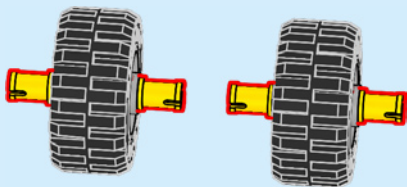

8+

76183

Batcave™ -
"The Riddler"
Face-off
581
pcs/pzs

8+

76181

76183

76179

76181