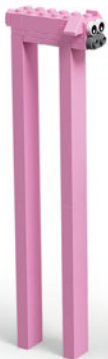

Rebuild
the
world™