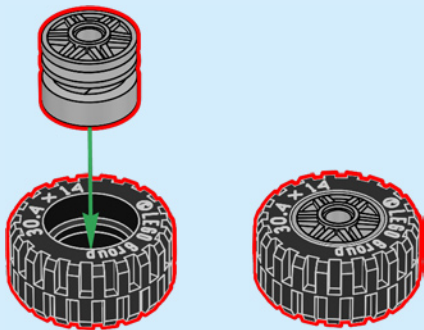

8+

76183

Batcave™ -
"The Riddler"
Face-off
581
pcs/pzs

8+

76181

76183

76179

76181