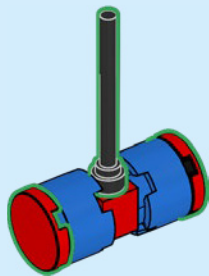

8+

76183

Batcave™ -
"The Riddler"
Face-off
581
pcs/pzs

8+

76181

76183

76179

76181