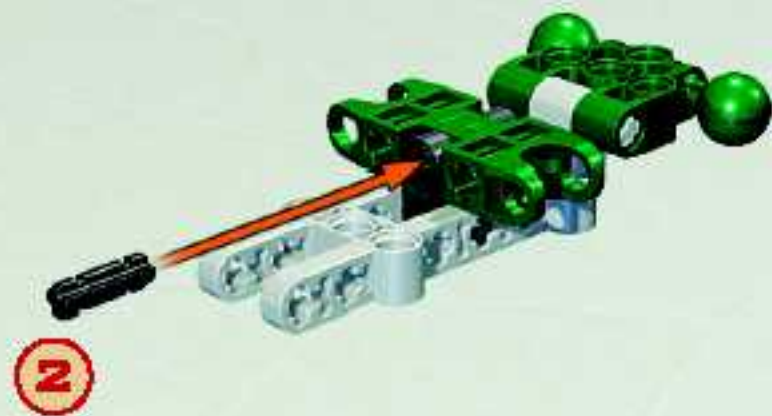

BIONICLE®

VISORAK
KEELERAK

8746

1

2

3

4

5

The image features three LEGO Bionicle characters: Keelerak (top), Roporak (middle), and Suukorak (bottom right). Keelerak is a green and black character with a large circular head and a red eye. Roporak is a red and black character with a similar circular head and a blue eye. Suukorak is a white and blue character with a circular head and a green eye. The background is a stylized, geometric landscape with green and yellow tones.