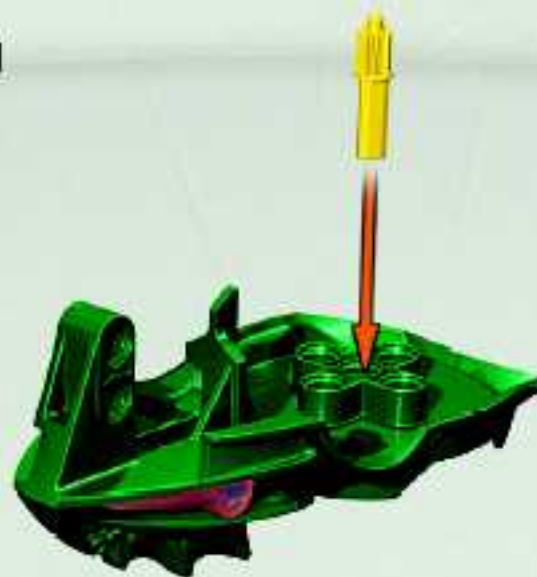

3

9

10

Kanoka Club Code
www.bionicle.com

KE5 +

VISORAK
VOHTARAK
8742

VISORAK
OHNORAK
8744

VISORAK
BOGGARAK
8743

The image features three LEGO Bionicle characters: Keelerak (top), Roporak (middle), and Suukorak (bottom right). Keelerak is a green and black character with a large circular head and a red eye. Roporak is a red and black character with a similar circular head and a blue eye. Suukorak is a white and blue character with a circular head and a green eye. The background is a stylized, geometric landscape with green and yellow tones.