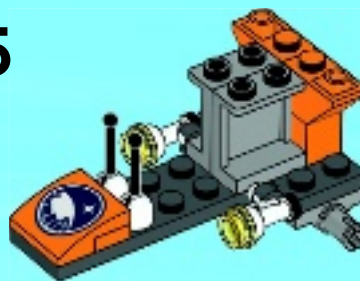

**RATE THIS SET!
ÉVALUE CE JEU!**

30310

CITY

6108400

WARNING: CHOKING HAZARD.
Small parts. Not for children under 3 years.

1

2

3

4

5

6

⚠️ AVERTISSEMENT : RISQUE D'ÉTOUFFEMENT.
Contient des petites pièces. Ne convient pas aux enfants de moins de 3 ans.

⚠️ ADVERTENCIA: PELIGRO DE ASFIXIA.
No recomendado para niños menores de 3 años.
Contiene piezas pequeñas.