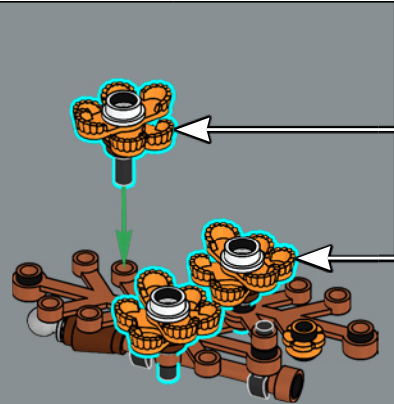

136

137

138

139

140

141

142

143

144

1x

1x

1x

145

The dried daisy heads are constructed with a white crown element and a rare rock element first used as a gold nugget.

146

147