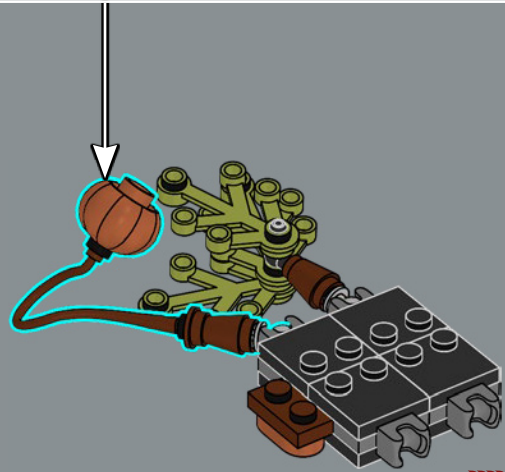

1

2

3

4

The peculiarly named bladder cherry is built with a LEGO® element that is usually used as vegetables, (like pumpkins or lanterns) and a flexible brown whip element.

125

1

2