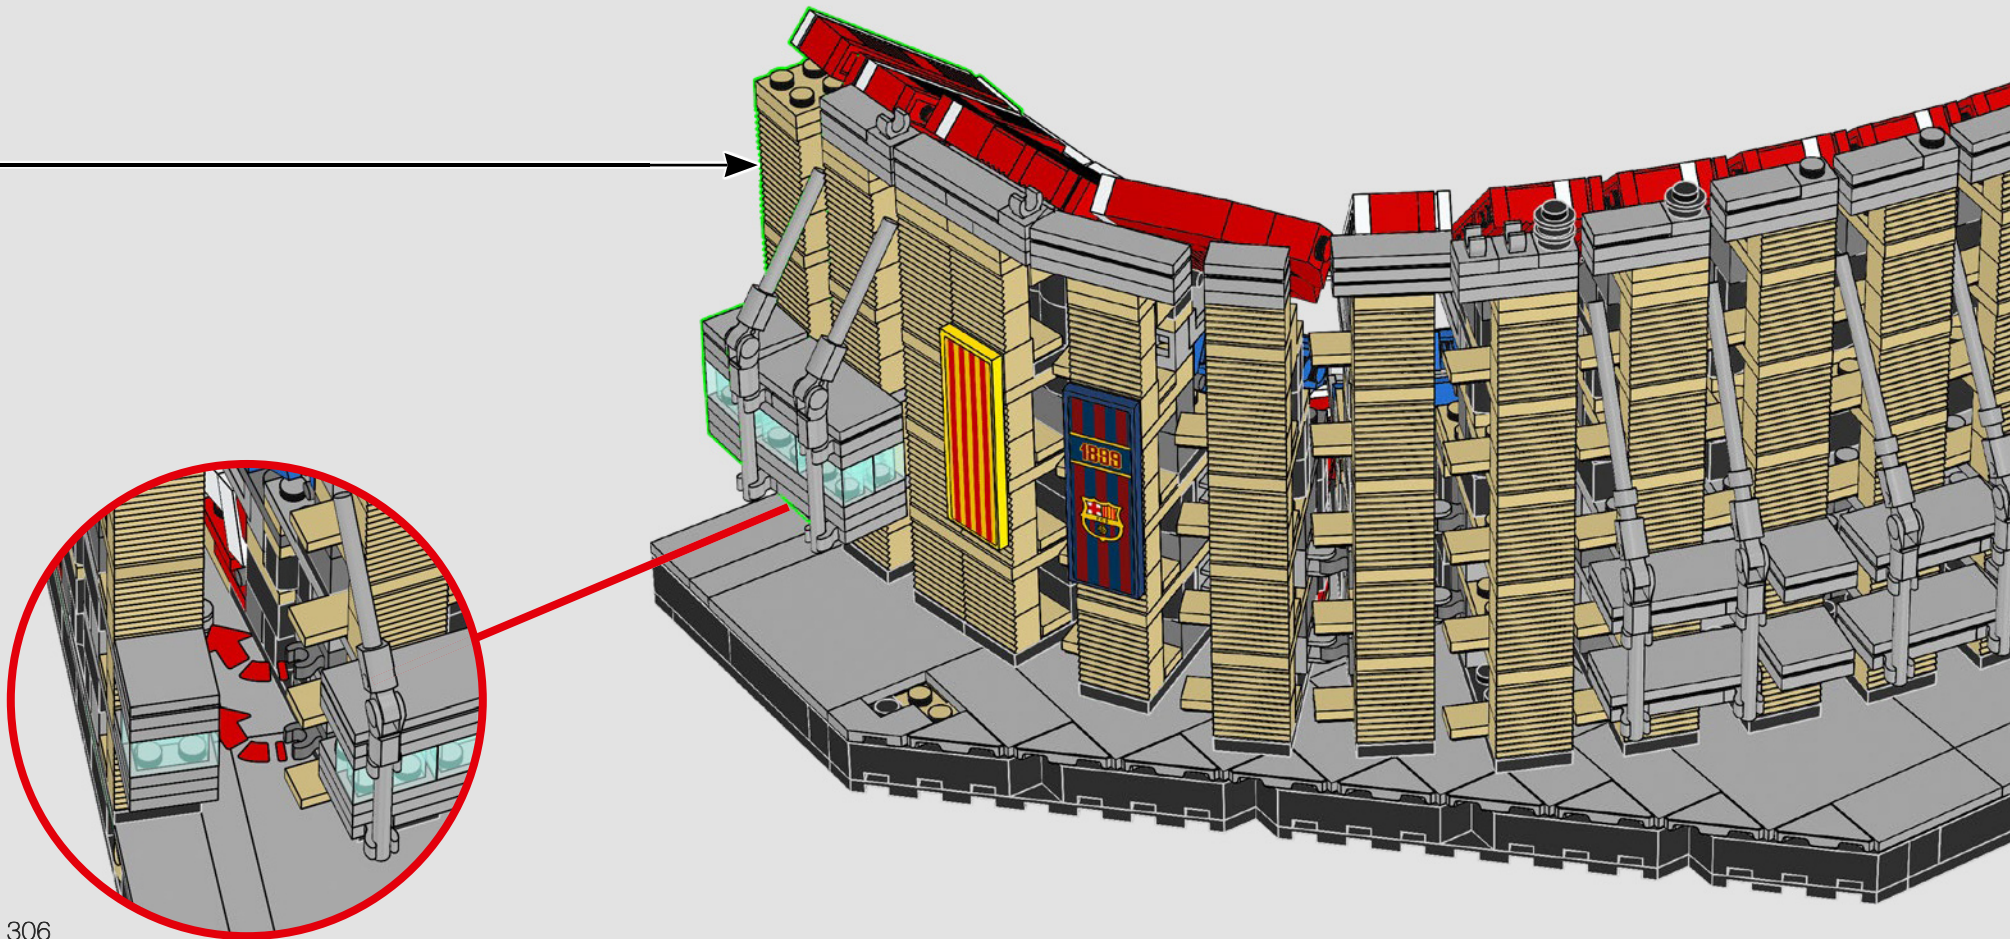

The electronic scoreboards contain two FC Barcelona mottos; TOT UNITS FEM FORÇA ("all together we are strong") and TOT EL CAMP ÉS UN CLAM ("the whole stadium cheers loudly").

Els marcadors electrònics inclouen dos versos de l'himne del FC Barcelona: TOT UNITS FEM FORÇA i TOT EL CAMP ÉS UN CLAM.