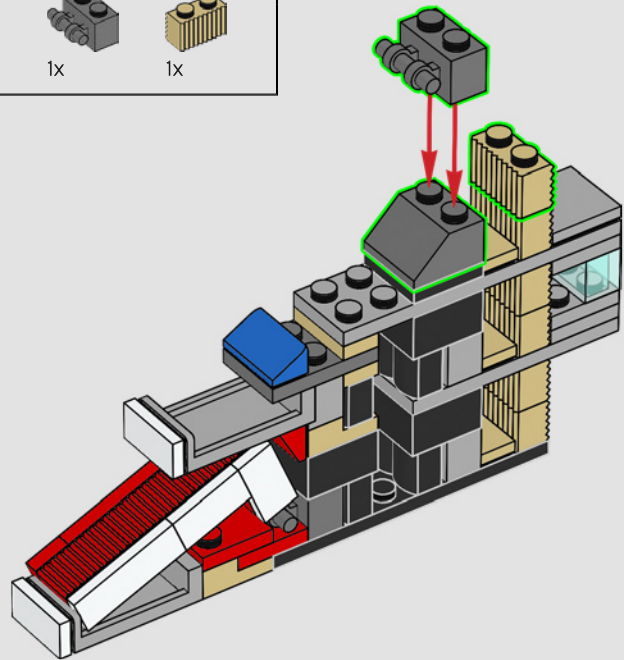

287

289

290

291

292

293

294

The electronic scoreboards contain two FC Barcelona mottos; TOT UNITS FEM FORÇA ("all together we are strong") and TOT EL CAMP ÉS UN CLAM ("the whole stadium cheers loudly").