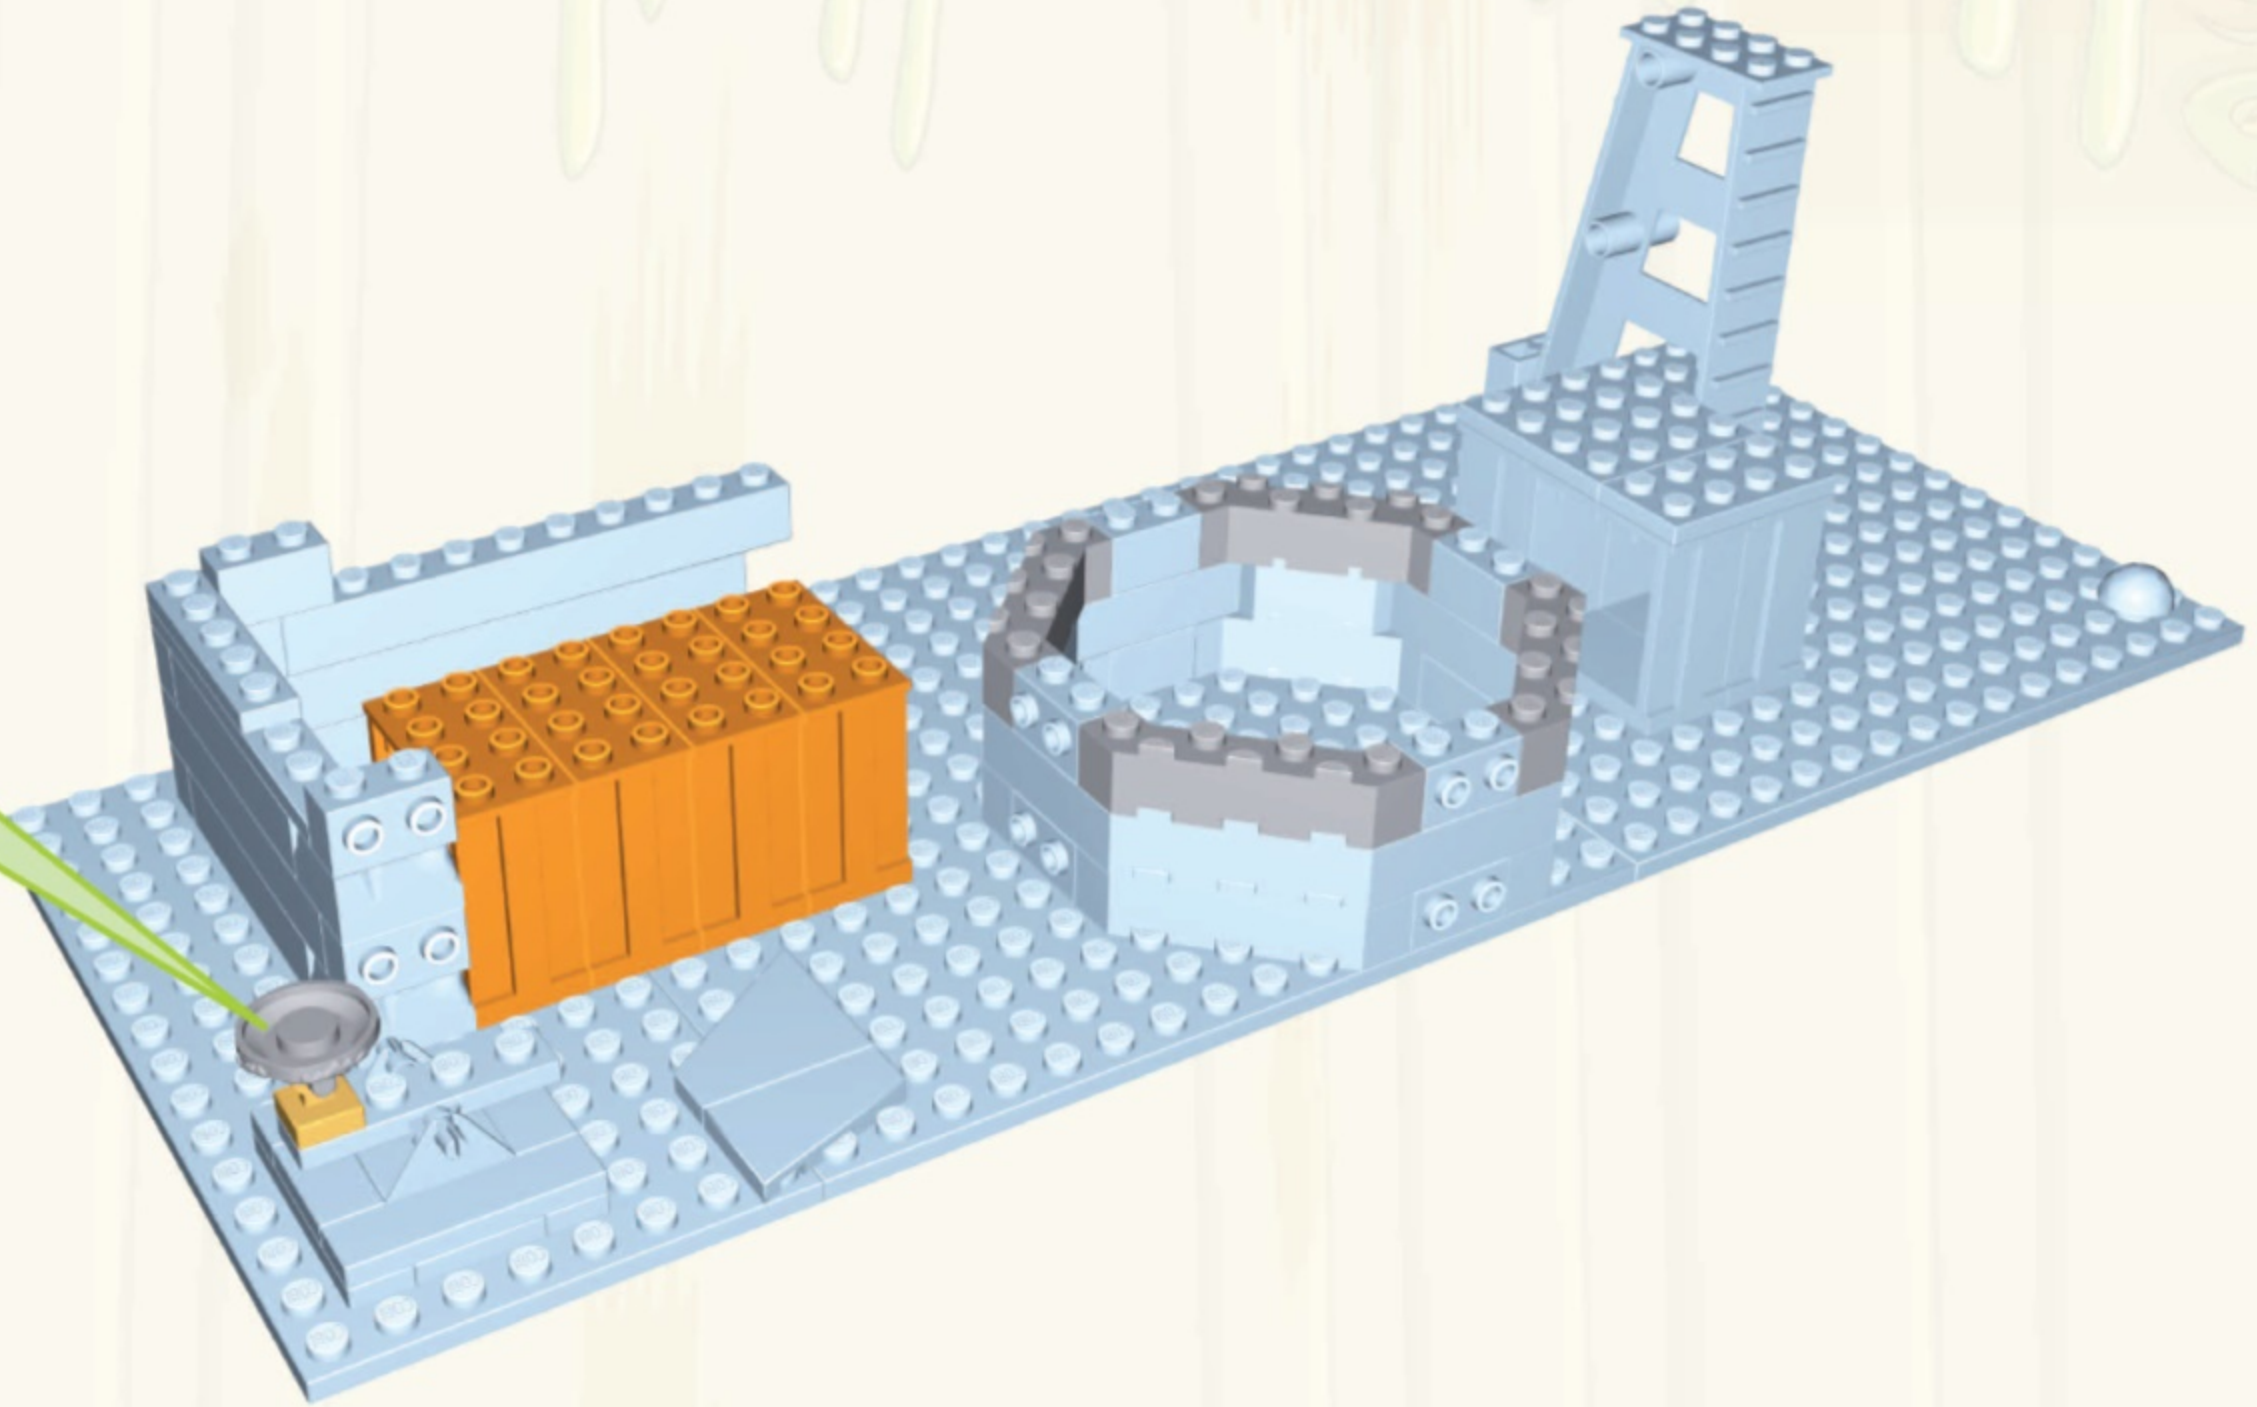

- x1
- x1
- x1
- x4
- x4