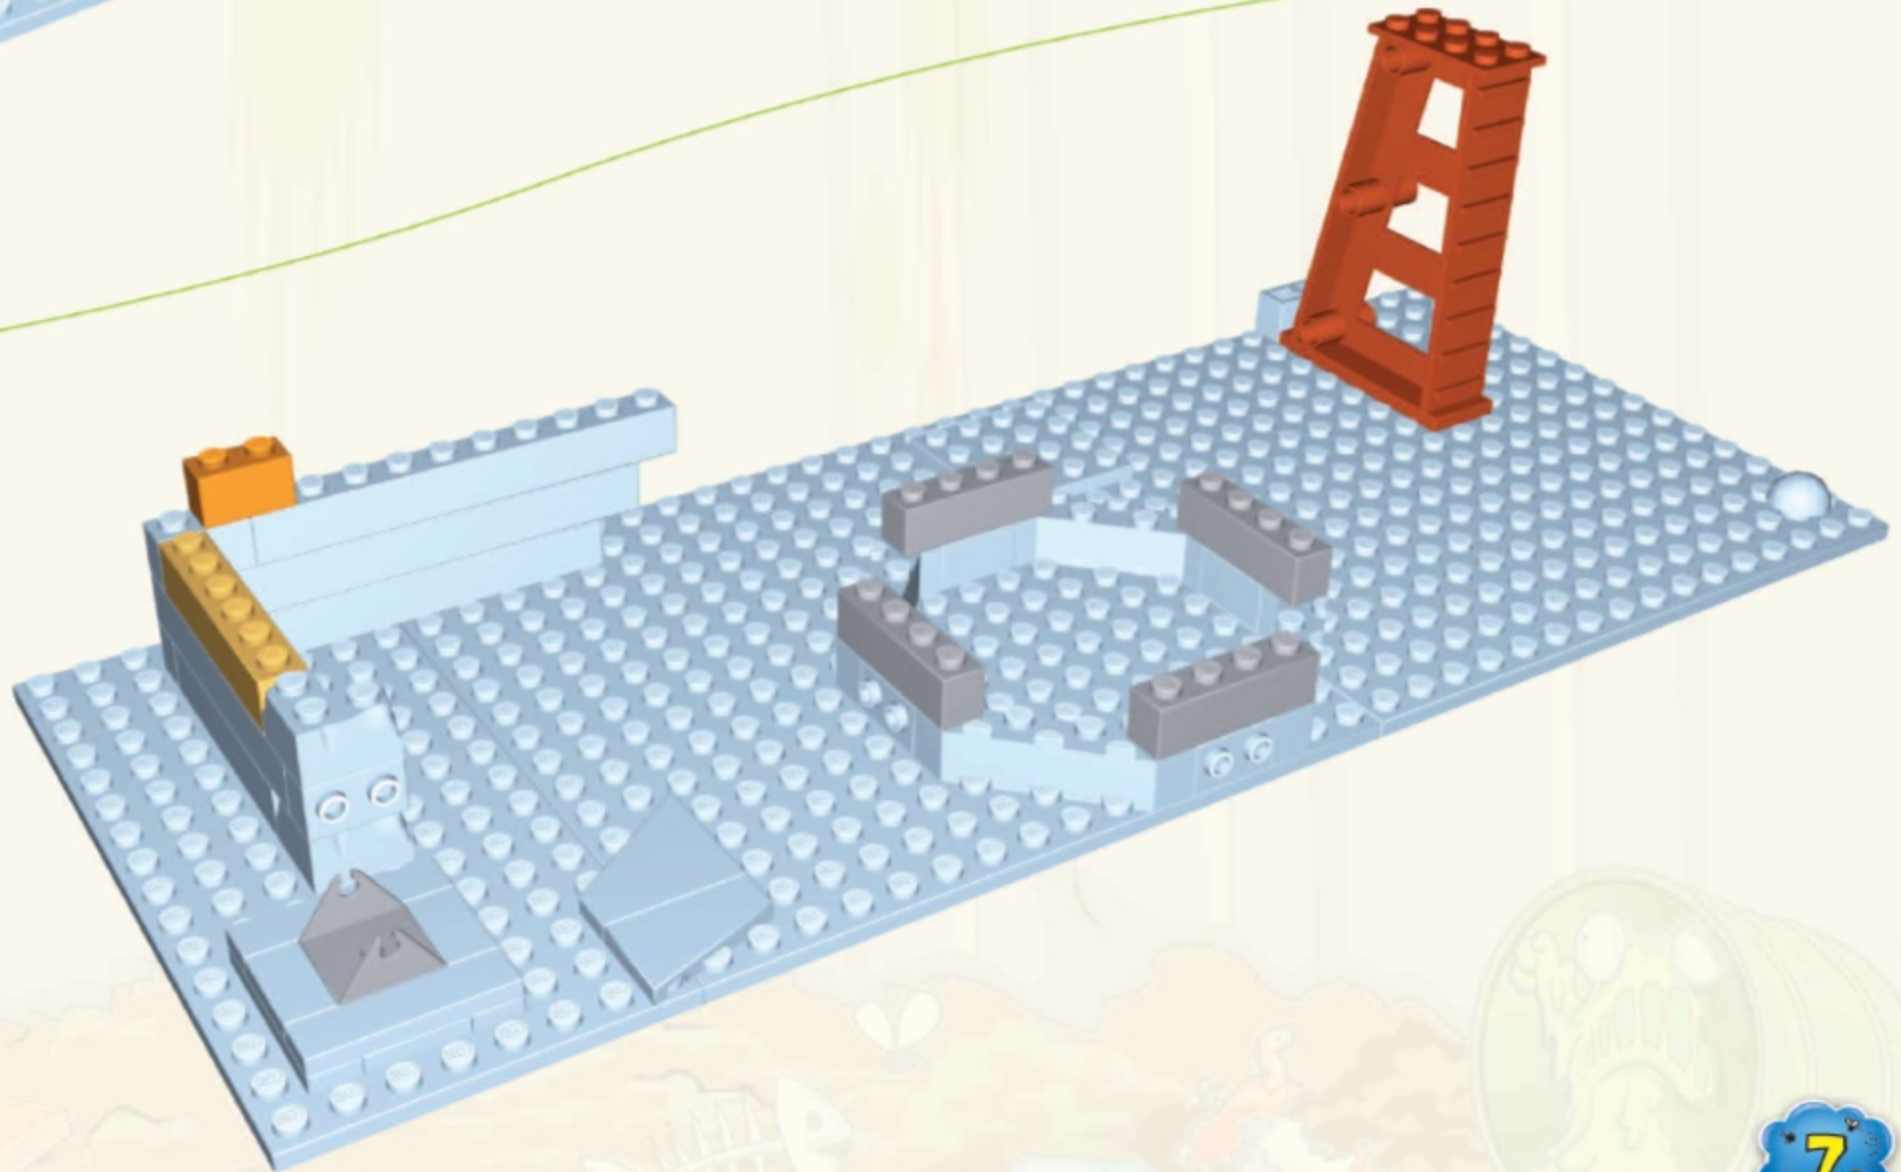

- x1
- x1
- x1
- x4
- x2
- x1

- x1
- x1
- x4
- x1
- x1