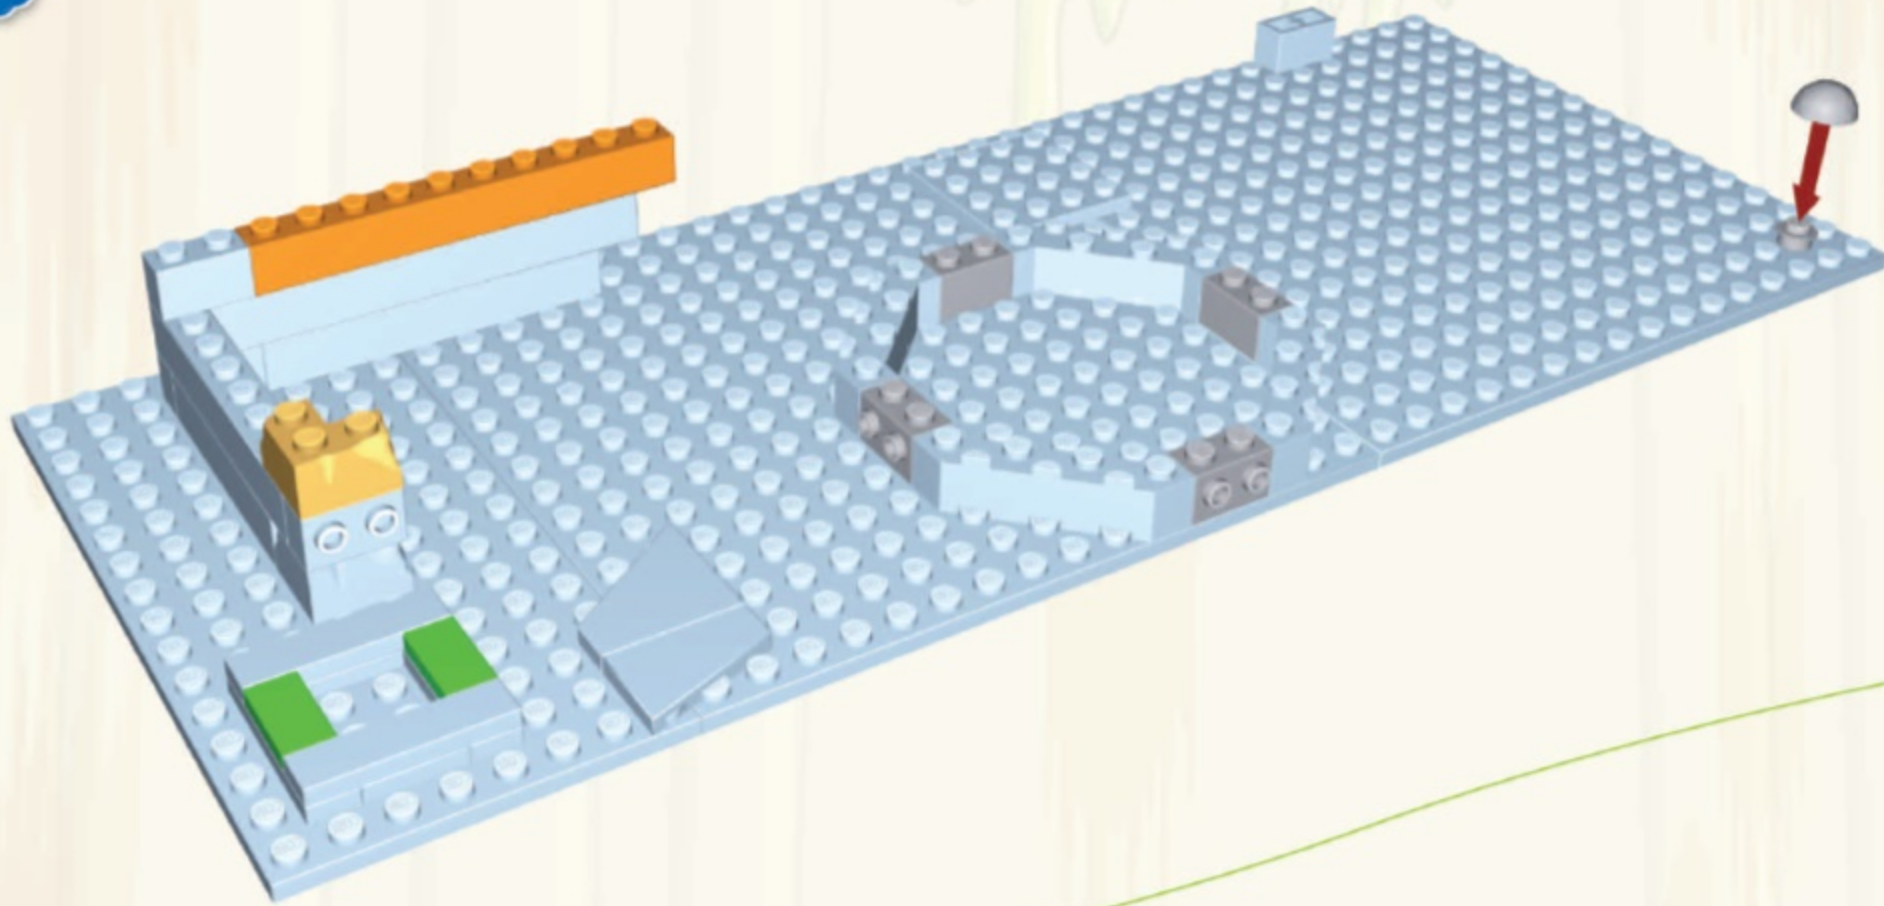

6.

- x1
- x1
- x1
- x4
- x2
- x1

- x1
- x1
- x4
- x1
- x1

7.