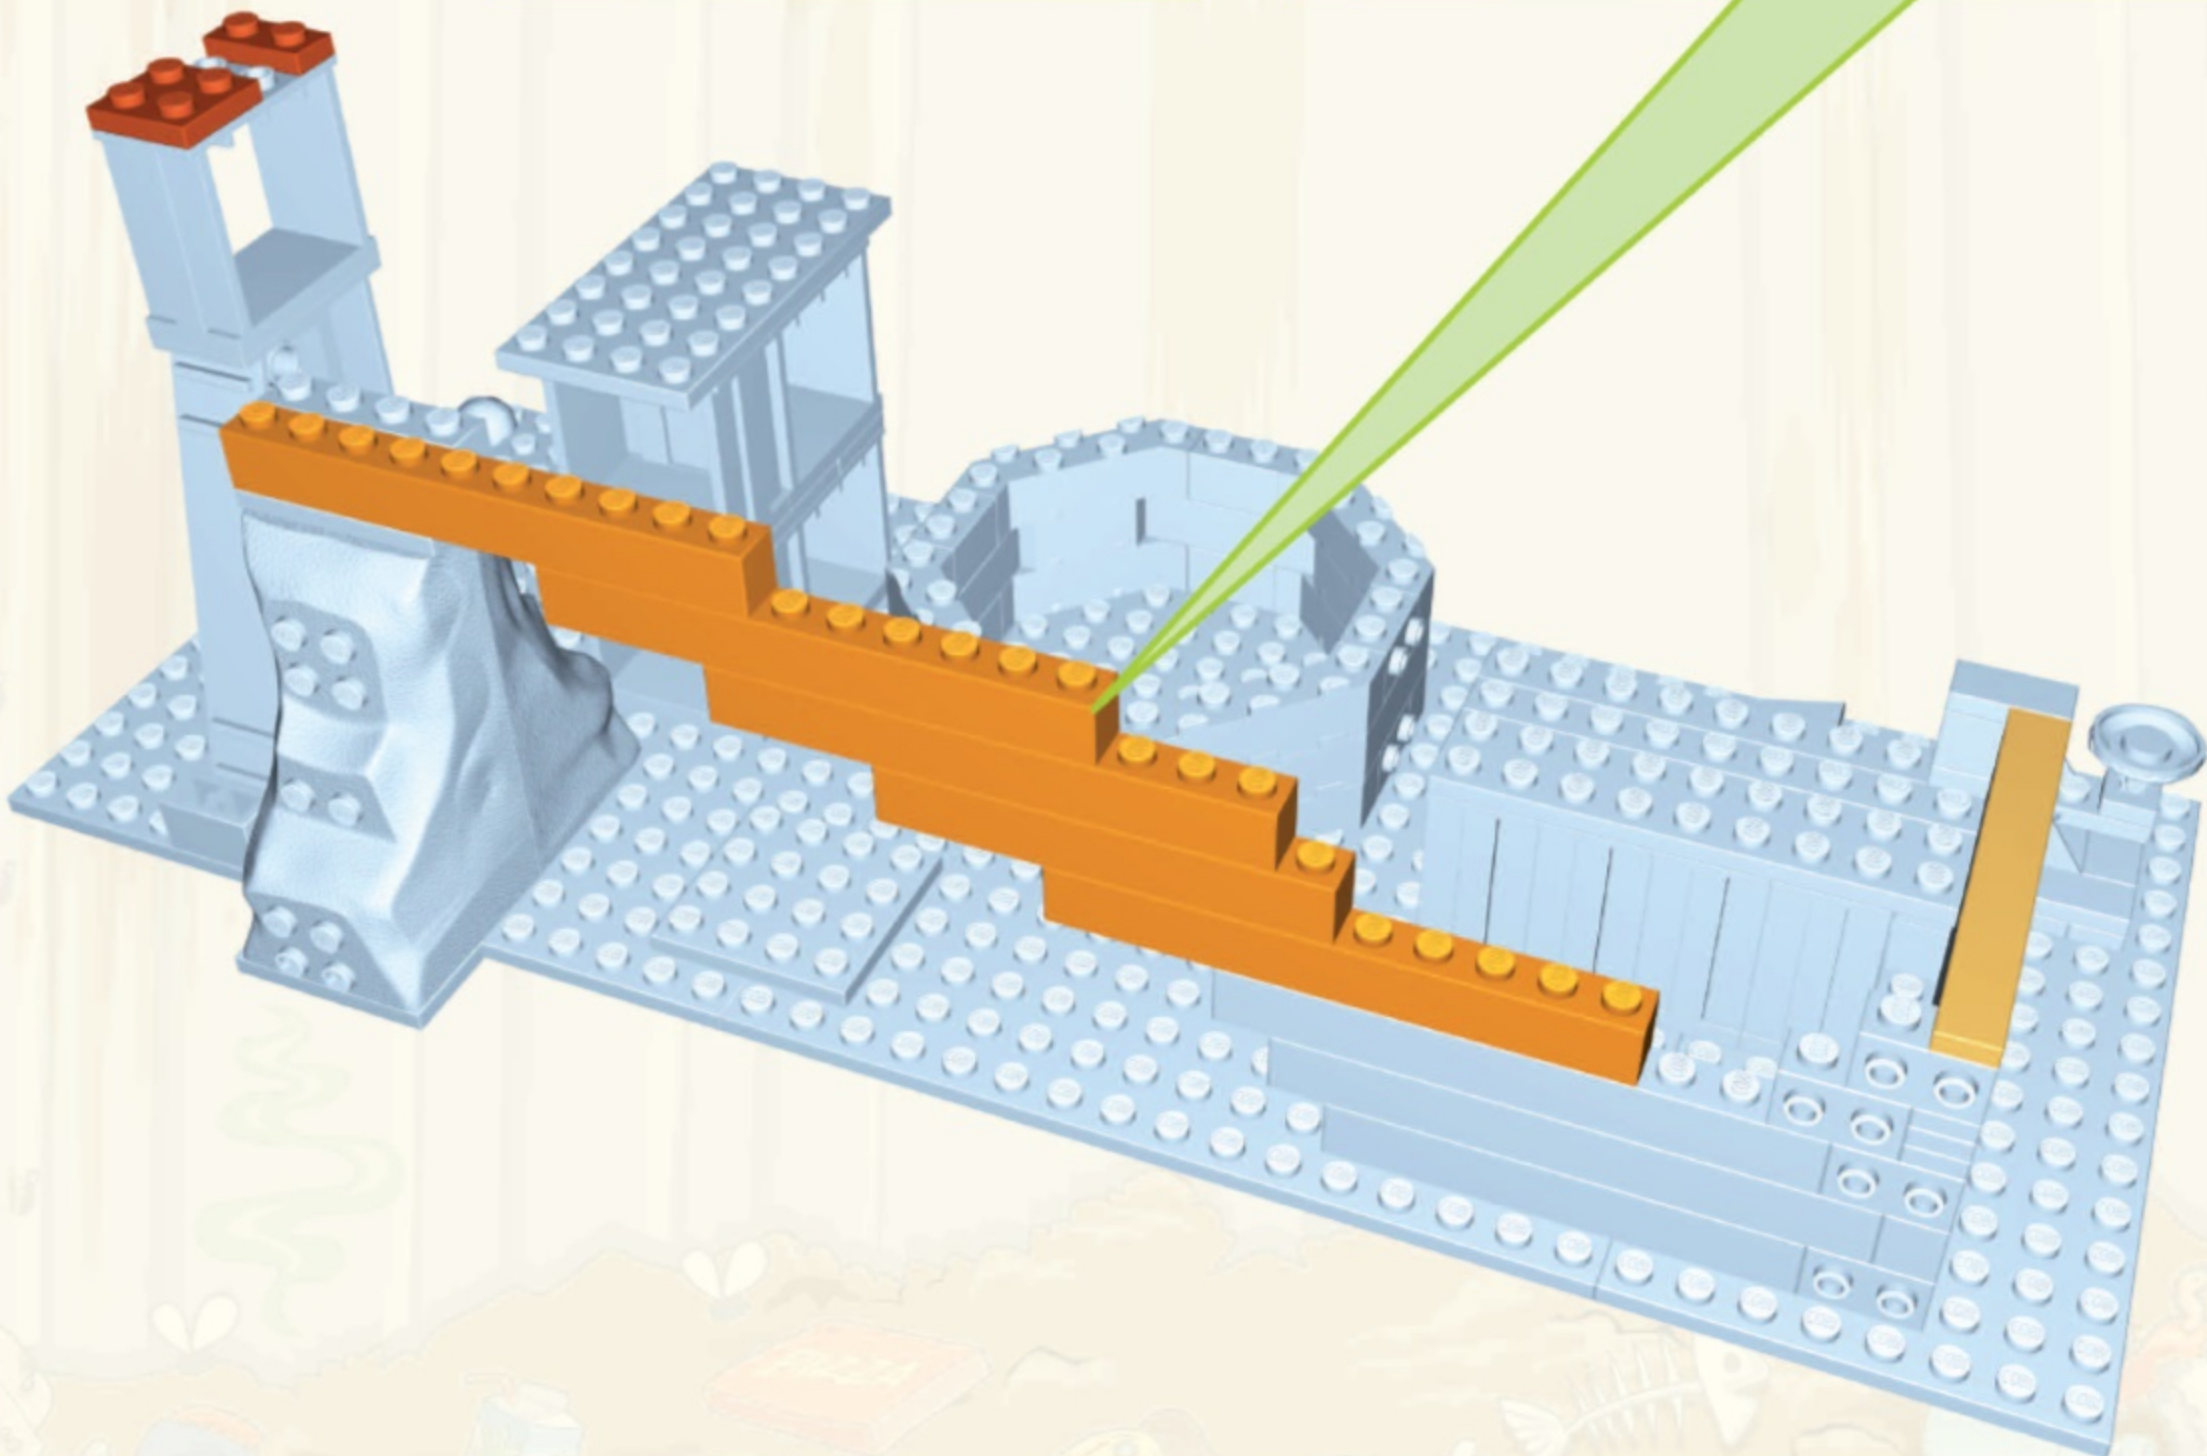

- x4
- x1
- x1
- x1
- x1