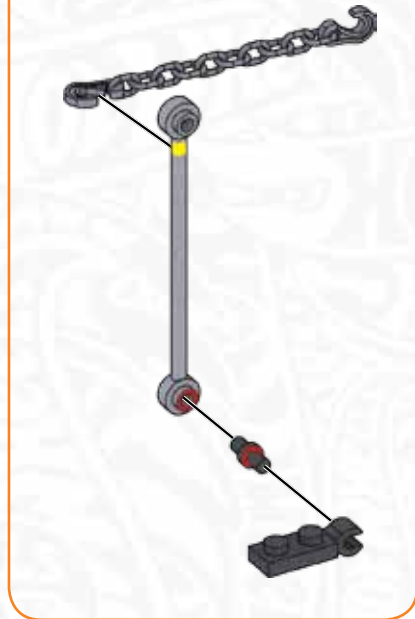

28

- 1X [Black Pin]
- 1X [Grey Hook]
- 1X [Black Technic Brick 1x3 with Hole]
- 1X [Grey Chain]
- 1X [Grey Technic Axle with Pin]

26

1

2

27