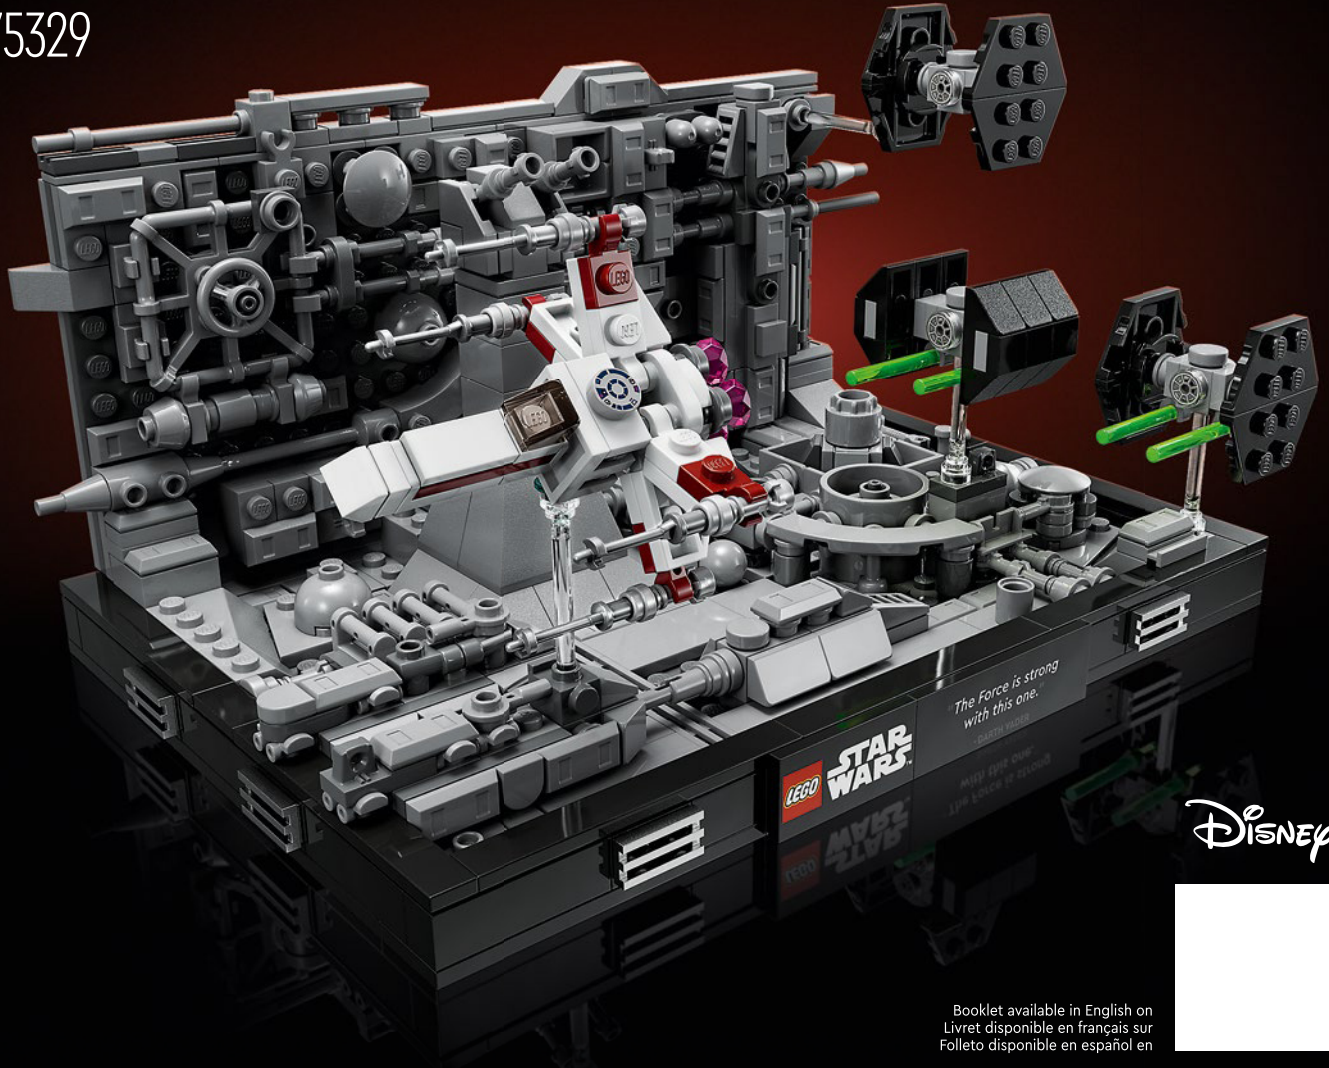

STAR WARS™

75329

Booklet available in English on
Livret disponible en français sur
Folleto disponible en español en

DEATH STAR™ TRENCH RUN

STAR WARS

Lock your S-foils in attack position

The Death Star is seconds from blasting Yavin 4 and the Rebel Base out of existence. Only Luke Skywalker can launch the perfect attack to save the galaxy. With Darth Vader dead on his tail, Luke, urged by the voice of Obi-Wan Kenobi, switches off his targeting computer...

**"The Force is strong with this one."
– Darth Vader**

75329 Death Star™ Trench Run Diorama

The Trench Run scene from *Star Wars: A New Hope* always gives us the chills and, for the first time, we're recreating part of it in this vibrant diorama. Capture the seconds that mark the beginning of the end for the Empire – and feel free to add your own cool galactic battle sound effects!

The LEGO® *Star Wars*™ Diorama Collection is inspired by and dedicated to *Star Wars* fans and our favorite defining moments in the saga. (You may use the Force to build, but the power of the Brick Clutch is already strong with this one.)