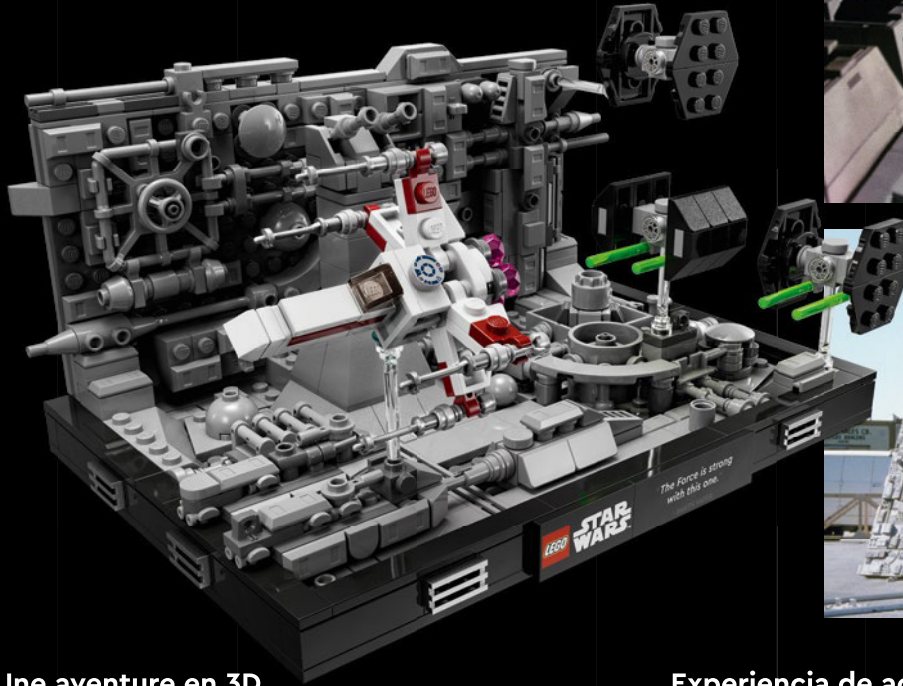

A 3D action experience

Have you ever noticed the complexity of the Death Star design as you watched *A New Hope*? Based on the movie and artwork by designers Joe Johnston, Dan O'Bannon and Ralph McQuarrie, the model details the intense drama and action in the climactic battle. Now you can freeze the scene and zoom in on every detail.

Une aventure en 3D

Avez-vous déjà remarqué la complexité de la conception de l'Étoile de la Mort en regardant *Un nouvel espoir* ? Basé sur le film et les illustrations des scénographes Joe Johnston, Dan O'Bannon et Ralph McQuarrie, le modèle illustre le suspense et l'action intenses de cette bataille décisive. Vous pouvez maintenant figer la scène et zoomer sur chaque détail.