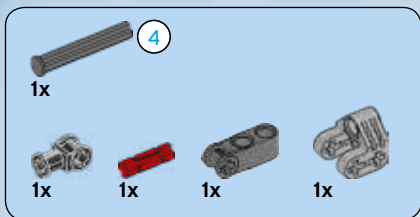

# 10

**1**

Step 1 shows a grey motor assembly with a red axle pin inserted into the top. A red arrow points to the pin.

**2**

Step 2 shows a grey axle bush being inserted into the motor assembly. A yellow lightning bolt indicates a click or fit.

**3**

Step 3 shows a grey axle connector being inserted into the motor assembly. A red arrow points to the connector's end.

**4**

Step 4 shows the final assembly with a circular arrow icon, indicating that the motor should be rotated.