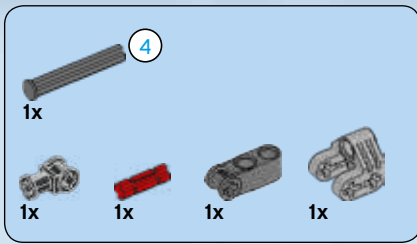

# 10

**1**

Step 1 shows a grey motor assembly with a red axle pin inserted into the top. A red arrow points to the pin.

**2**

Step 2 shows a grey axle bush being inserted into the motor assembly. A yellow lightning bolt indicates a click or fit.

**3**

Step 3 shows a grey axle connector being inserted into the motor assembly. A red arrow points to the connector's end.

**4**

Step 4 shows the final assembly with a circular arrow icon, indicating that the motor should be rotated.