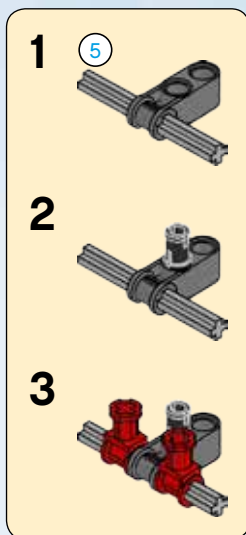

# STAR WARS™

75111

**BUILDABLE  
FIGURES**

[LEGO.com/starwars](http://LEGO.com/starwars)

**Disney**

**FIGURINES À  
CONSTRUIRE  
FIGURAS PARA  
CONSTRUIR**

1

2

3

4

4

5

2x

6

2x

7

# 10

**1**

Step 1 shows a grey motor assembly with a red axle pin inserted into the top. A red arrow points to the pin.

**2**

Step 2 shows a grey axle bush being inserted into the motor assembly. A yellow lightning bolt indicates a click or fit.

**3**

Step 3 shows a grey axle connector being inserted into the motor assembly. A red arrow points to the connector's end.

**4**

Step 4 shows the final assembly with a circular arrow icon, indicating that the motor should be rotated.