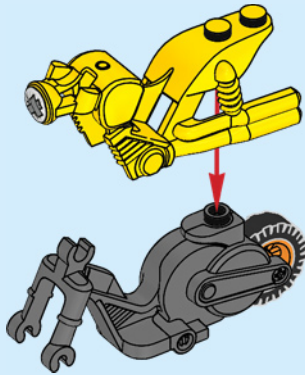

WARNING: CHOKING HAZARD.
Small parts. Not for children under 3 years.

6392527

WIN

GO TO WWW.LEGO.COM/RB2021 TO FILL OUT A SHORT SURVEY ON THIS PRODUCT FOR A CHANCE TO WIN A COOL LEGO SET.

Terms & Conditions apply

LEGO.com/RB2021

GAGNE

Rendez-vous au www.LEGO.com/RB2021 pour remplir un court questionnaire sur ce produit et courir la chance de gagner un fantastique ensemble LEGO®.

GANA

Visita www.LEGO.com/RB2021 y responde una breve encuesta sobre este producto. ¡Puedes ganar un fantástico set LEGO! Términos y Condiciones aplicables

AVERTISSEMENT : RISQUE D'ÉTOUFFEMENT.
Contient des petites pièces. Ne convient pas aux enfants de moins de 3 ans.

ADVERTENCIA: PELIGRO DE ASFIXIA.
No recomendado para niños menores de 3 años. Contiene piezas pequeñas.

1

2

3

4