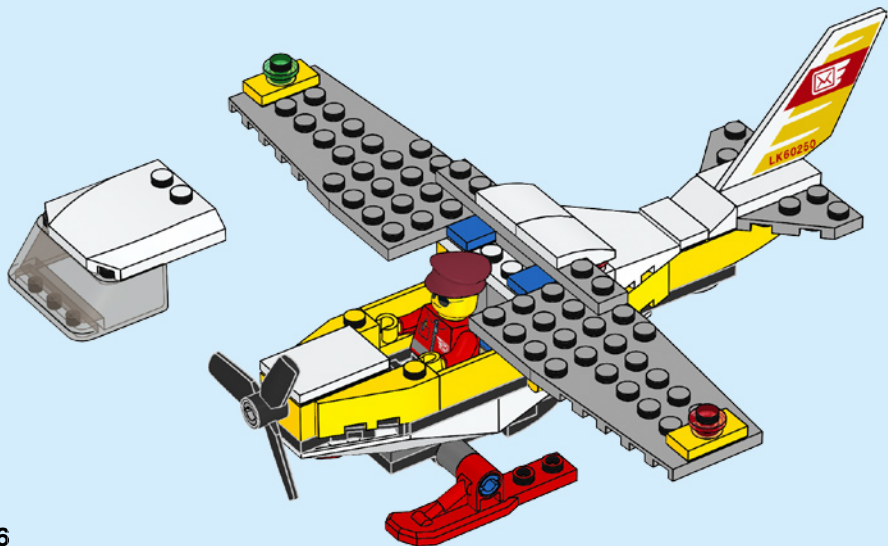

36

44

1x

37

ManagerExcellentCrocodile

KingYummyCheetah

PrincessBossyRooster

LEGO.com/apps