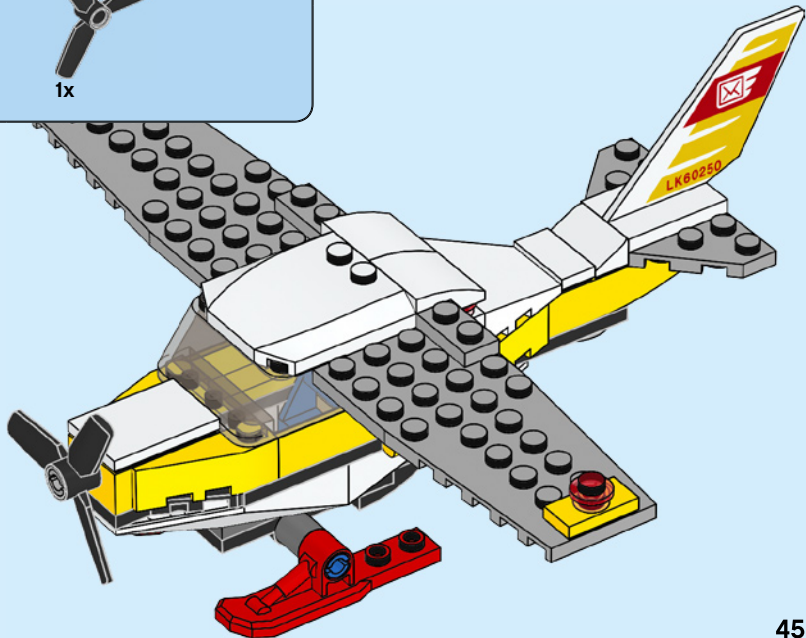

36

44

1x

37

ManagerExcellentCrocodile

KingYummyCheetah

PrincessBossyRooster

LEGO.com/apps