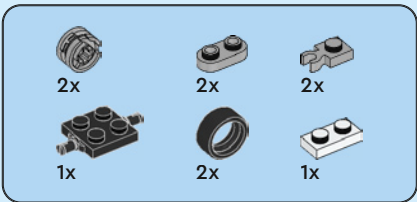

16

17

18

19

20

1x 2x

A light blue rounded rectangular box containing a parts list. On the left is a black 1x2 Technic brick with two holes, labeled '1x'. On the right is a black Technic pin, labeled '2x'.

21

1

2

3

1x

22

1x

23

24