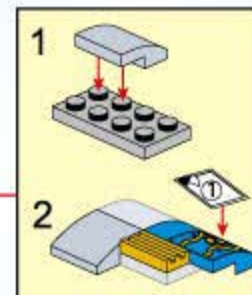

2x 4x 2x

1:1

50

4x 2x 4x

1:1

51

52

54

55

2x

56

16x

16x

16x

57

67

- 1x [purple axle]
- 2x [blue 1x Technic brick]
- 1x [yellow axle]
- 1x [yellow 1x Technic brick]
- 1x [blue 2-way connector]
- 1x [grey axle]
- 1x [blue 1x Technic plate]
- 1x [blue 1x Technic plate with 6 holes]
- 1x [yellow axle]