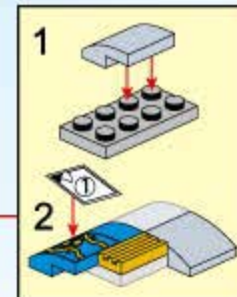

2x 4x 2x

1:1

50

4x 2x 4x

1:1

51

52

54

55

2x

56

16x

16x

16x

57

67

- 1x [purple axle]
- 2x [blue 1x Technic brick]
- 1x [yellow axle]
- 1x [yellow 1x Technic brick]
- 1x [blue 2-way connector]
- 1x [grey axle]
- 1x [blue 1x Technic plate]
- 1x [blue 1x Technic plate with 6 holes]
- 1x [yellow axle]