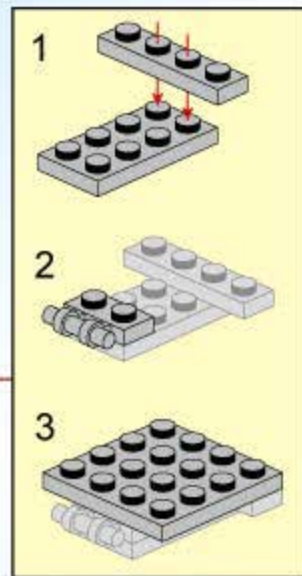

7

- 2x (Black 1/2 round Technic pin)
- 2x (Grey 1x2 Technic brick with holes)
- 1x (Blue 1x2 Technic brick with holes)
- 1x (Grey 1x2 Technic brick with hole and axle)
- 2x (Black 1x2 Technic brick with holes)
- 2x (Grey 1x2 Technic brick with holes)
- 1x (Blue 1x2 Technic brick with holes)
- 4x (Blue curved Technic arch)
- 2x (Black 1x2 Technic brick with axle)
- 2x (Grey 1x2 Technic brick with hole and axle)
- 2x (Grey 1x2 Technic brick with holes)

18

19

20

21

22

23

24

25

26

27

28

29

30

31

32

1x