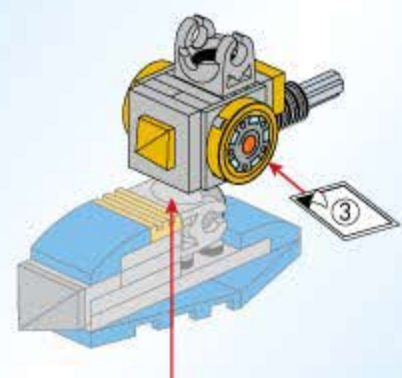

7

- 2x (Black 1/2 round Technic pin)
- 2x (Grey 1x2 Technic brick with holes)
- 1x (Blue 1x2 Technic brick with holes)
- 1x (Grey 1x2 Technic brick with hole and axle)
- 2x (Black 1x2 Technic brick with holes)
- 2x (Grey 1x2 Technic brick with holes)
- 1x (Blue 1x2 Technic brick with holes)
- 4x (Blue curved Technic arch)
- 2x (Black 1x2 Technic brick with axle)
- 2x (Grey 1x2 Technic brick with hole and axle)
- 2x (Grey 1x2 Technic brick with holes)