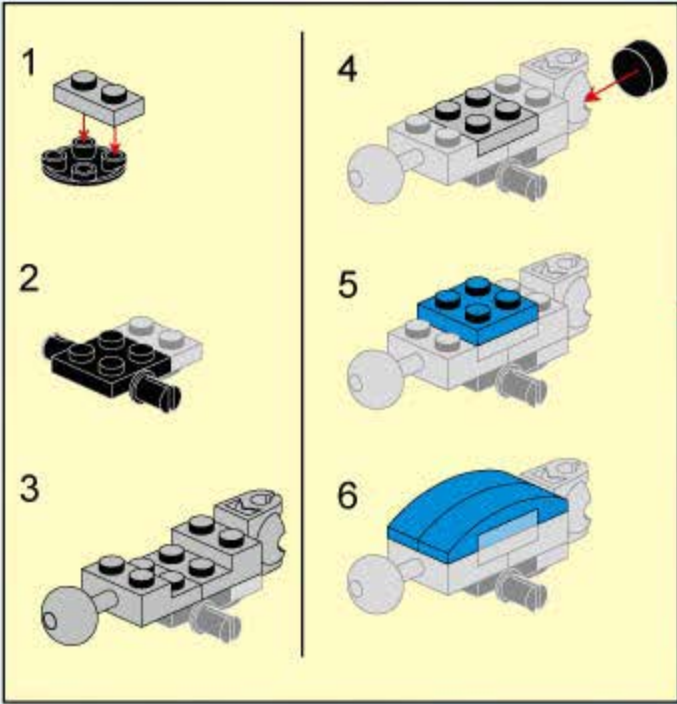

# THE WAR OF GLORY

**2313**

AGES: 6+

Minifigs: x 3

PCS 372

**JUSTICE MECHA**

5

6

7

- 2x (Black 1/2 round Technic pin)
- 2x (Grey 1x2 Technic brick with holes)
- 1x (Blue 1x2 Technic brick with holes)
- 1x (Grey 1x2 Technic brick with hole and axle)
- 2x (Black 1x2 Technic brick with holes)
- 2x (Grey 1x2 Technic brick with holes)
- 1x (Blue 1x2 Technic brick with holes)
- 4x (Blue curved Technic arch)
- 2x (Black 1x2 Technic brick with axle)
- 2x (Grey 1x2 Technic brick with hole and axle)
- 2x (Grey 1x2 Technic brick with holes)