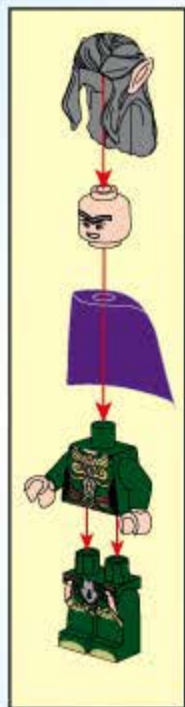

# THE WAR OF GLORY

**2313**

AGES: 6+

Minifigs: x 3

PCS 372

**JUSTICE MECHA**

5

6

7

- 2x (Black 1/2 round Technic pin)
- 2x (Grey 1x2 Technic brick with holes)
- 1x (Blue 1x2 Technic brick with holes)
- 1x (Grey 1x2 Technic brick with hole and axle)
- 2x (Black 1x2 Technic brick with holes)
- 2x (Grey 1x2 Technic brick with holes)
- 1x (Blue 1x2 Technic brick with holes)
- 4x (Blue curved Technic arch)
- 2x (Black 1x2 Technic brick with axle)
- 2x (Grey 1x2 Technic brick with hole and axle)
- 2x (Grey 1x2 Technic brick with holes)