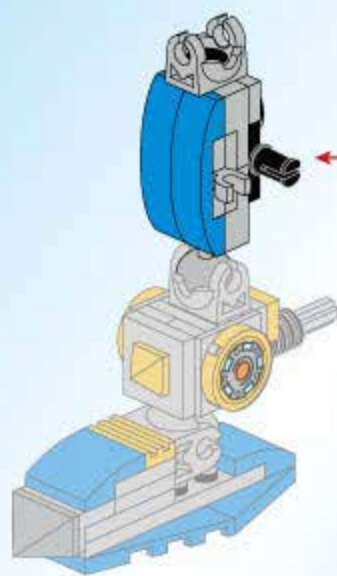

7

- 2x (Black 1/2 round Technic pin)
- 2x (Grey 1x2 Technic brick with holes)
- 1x (Blue 1x2 Technic brick with holes)
- 1x (Grey 1x2 Technic brick with hole and axle)
- 2x (Black 1x2 Technic brick with holes)
- 2x (Grey 1x2 Technic brick with holes)
- 1x (Blue 1x2 Technic brick with holes)
- 4x (Blue curved Technic arch)
- 2x (Black 1x2 Technic brick with axle)
- 2x (Grey 1x2 Technic brick with hole and axle)
- 2x (Grey 1x2 Technic brick with holes)