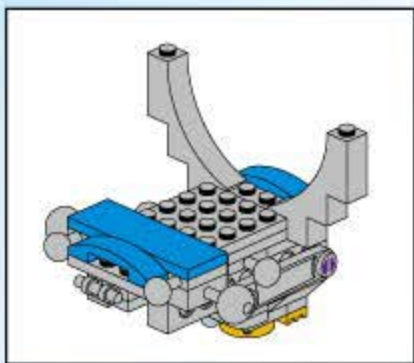

7

- 2x (Black 1/2 round Technic pin)
- 2x (Grey 1x2 Technic brick with holes)
- 1x (Blue 1x2 Technic brick with holes)
- 1x (Grey 1x2 Technic brick with hole and axle)
- 2x (Black 1x2 Technic brick with holes)
- 2x (Grey 1x2 Technic brick with holes)
- 1x (Blue 1x2 Technic brick with holes)
- 4x (Blue curved Technic arch)
- 2x (Black 1x2 Technic brick with axle)
- 2x (Grey 1x2 Technic brick with hole and axle)
- 2x (Grey 1x2 Technic brick with holes)