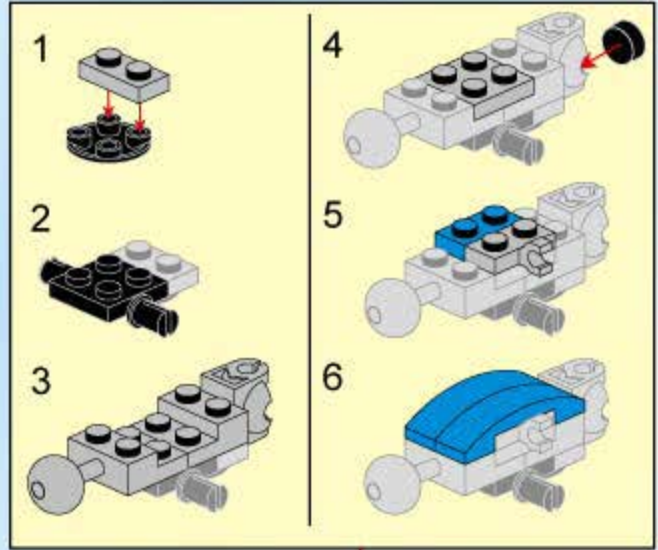

# THE WAR OF GLORY

**2313**

AGES: 6+

Minifigs: x 3

PCS 372

**JUSTICE MECHA**

5

6

7

- 2x (Black 1/2 round Technic pin)
- 2x (Grey 1x2 Technic brick with holes)
- 1x (Blue 1x2 Technic brick with holes)
- 1x (Grey 1x2 Technic brick with hole and axle)
- 2x (Black 1x2 Technic brick with holes)
- 2x (Grey 1x2 Technic brick with holes)
- 1x (Blue 1x2 Technic brick with holes)
- 4x (Blue curved Technic arch)
- 2x (Black 1x2 Technic brick with axle)
- 2x (Grey 1x2 Technic brick with hole and axle)
- 2x (Grey 1x2 Technic brick with holes)