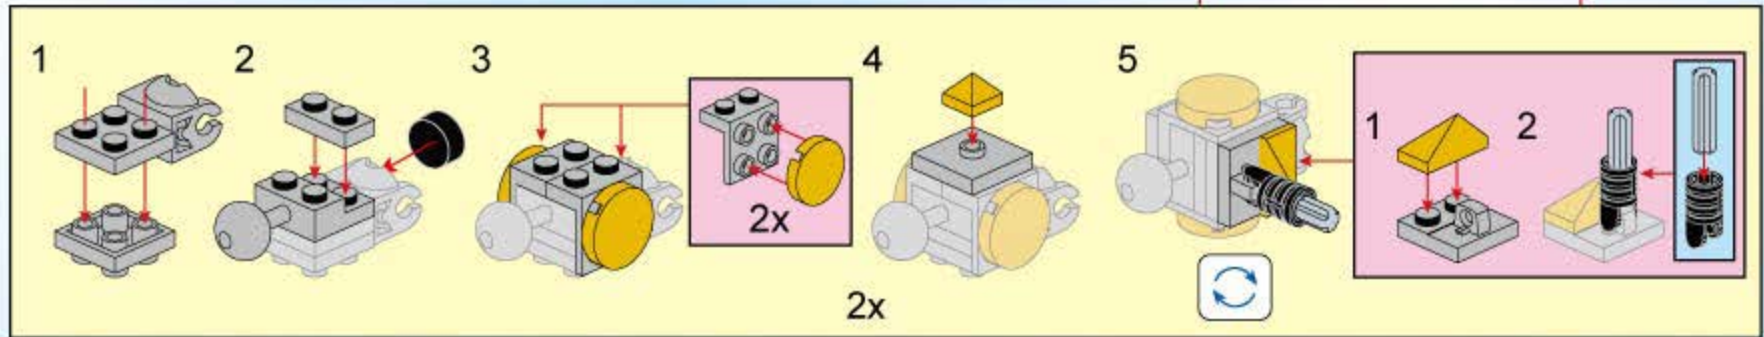

7

- 2x (Black 1/2 round Technic pin)
- 2x (Grey 1x2 Technic brick with holes)
- 1x (Blue 1x2 Technic brick with holes)
- 1x (Grey 1x2 Technic brick with hole and axle)
- 2x (Black 1x2 Technic brick with holes)
- 2x (Grey 1x2 Technic brick with holes)
- 1x (Blue 1x2 Technic brick with holes)
- 4x (Blue curved Technic arch)
- 2x (Black 1x2 Technic brick with axle)
- 2x (Grey 1x2 Technic brick with hole and axle)
- 2x (Grey 1x2 Technic brick with holes)