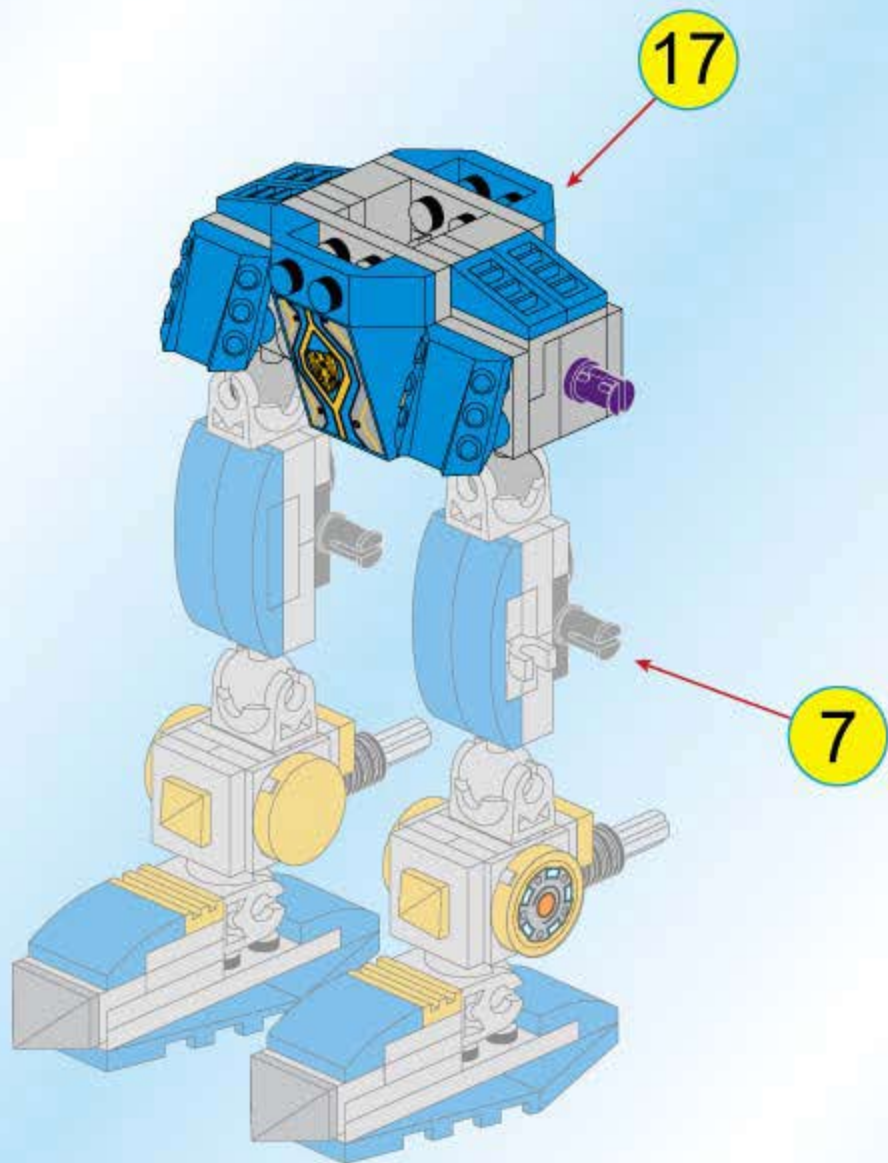

# THE WAR OF GLORY

**2313**

AGES: 6+

Minifigs: x 3

PCS 372

**JUSTICE MECHA**

5

6

7

- 2x (Black 1/2 round Technic pin)
- 2x (Grey 1x2 Technic brick with holes)
- 1x (Blue 1x2 Technic brick with holes)
- 1x (Grey 1x2 Technic brick with hole and axle)
- 2x (Black 1x2 Technic brick with holes)
- 2x (Grey 1x2 Technic brick with holes)
- 1x (Blue 1x2 Technic brick with holes)
- 4x (Blue curved Technic arch)
- 2x (Black 1x2 Technic brick with axle)
- 2x (Grey 1x2 Technic brick with hole and axle)
- 2x (Grey 1x2 Technic brick with holes)