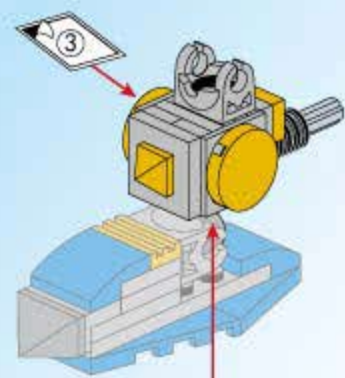

7

- 2x (Black 1/2 round Technic pin)
- 2x (Grey 1x2 Technic brick with holes)
- 1x (Blue 1x2 Technic brick with holes)
- 1x (Grey 1x2 Technic brick with hole and axle)
- 2x (Black 1x2 Technic brick with holes)
- 2x (Grey 1x2 Technic brick with holes)
- 1x (Blue 1x2 Technic brick with holes)
- 4x (Blue curved Technic arch)
- 2x (Black 1x2 Technic brick with axle)
- 2x (Grey 1x2 Technic brick with hole and axle)
- 2x (Grey 1x2 Technic brick with holes)