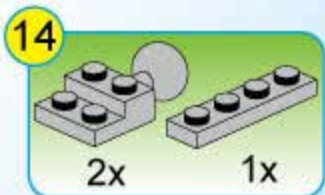

# THE WAR OF GLORY

**2313**

AGES: 6+

Minifigs: x 3

PCS 372

**JUSTICE MECHA**

5

6

7

- 2x (Black 1/2 round Technic pin)
- 2x (Grey 1x2 Technic brick with holes)
- 1x (Blue 1x2 Technic brick with holes)
- 1x (Grey 1x2 Technic brick with hole and axle)
- 2x (Black 1x2 Technic brick with holes)
- 2x (Grey 1x2 Technic brick with holes)
- 1x (Blue 1x2 Technic brick with holes)
- 4x (Blue curved Technic arch)
- 2x (Black 1x2 Technic brick with axle)
- 2x (Grey 1x2 Technic brick with hole and axle)
- 2x (Grey 1x2 Technic brick with holes)