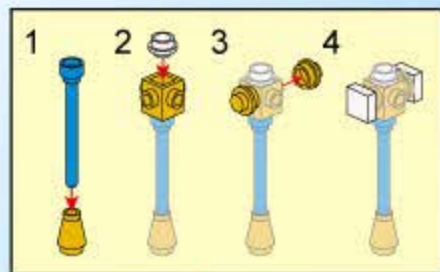

# THE WAR OF GLORY

**2313**

AGES: 6+

Minifigs: x 3

PCS 372

**JUSTICE MECHA**

5

6

7

- 2x (Black 1/2 round Technic pin)
- 2x (Grey 1x2 Technic brick with holes)
- 1x (Blue 1x2 Technic brick with holes)
- 1x (Grey 1x2 Technic brick with hole and axle)
- 2x (Black 1x2 Technic brick with holes)
- 2x (Grey 1x2 Technic brick with holes)
- 1x (Blue 1x2 Technic brick with holes)
- 4x (Blue curved Technic arch)
- 2x (Black 1x2 Technic brick with axle)
- 2x (Grey 1x2 Technic brick with hole and axle)
- 2x (Grey 1x2 Technic brick with holes)