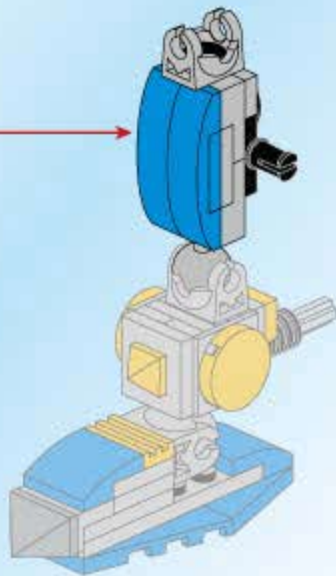

7

- 2x (Black 1/2 round Technic pin)
- 2x (Grey 1x2 Technic brick with holes)
- 1x (Blue 1x2 Technic brick with holes)
- 1x (Grey 1x2 Technic brick with hole and axle)
- 2x (Black 1x2 Technic brick with holes)
- 2x (Grey 1x2 Technic brick with holes)
- 1x (Blue 1x2 Technic brick with holes)
- 4x (Blue curved Technic arch)
- 2x (Black 1x2 Technic brick with axle)
- 2x (Grey 1x2 Technic brick with hole and axle)
- 2x (Grey 1x2 Technic brick with holes)