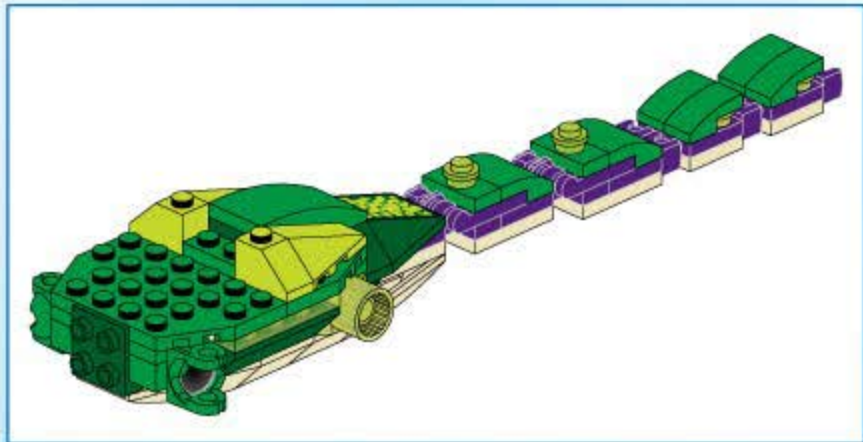

THE WAR OF GLORY

2311

AGES: 6+

Minifigs: x 4

PCS 492

AWAKENED TWIN DRAGON

拆件器使用方法, 仅为示例
Usage of Brick Separator. Just for the sample

<p>1</p>	<p>2</p>
<p>3</p>	<p>4</p>

2

1x

1x

2x8

3

1x

1x

1x