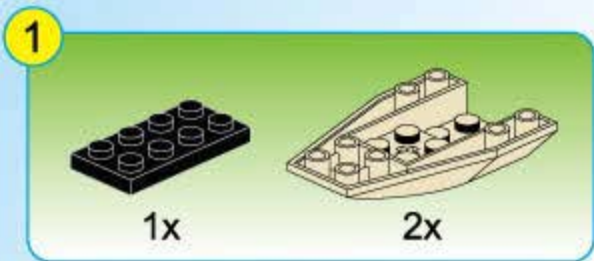

THE WAR OF GLORY

2311

AGES: 6+

Minifigs: x 4

PCS 492

AWAKENED TWIN DRAGON

拆件器使用方法, 仅为示例
Usage of Brick Separator. Just for the sample

<p>1</p>	<p>2</p>
<p>3</p>	<p>4</p>

2

1x

1x

2x8

3

1x

1x

1x