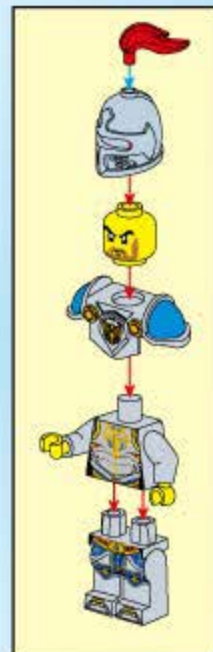

THE WAR OF GLORY

2311

AGES: 6+

Minifigs: x 4

PCS 492

AWAKENED TWIN DRAGON

拆件器使用方法, 仅为示例
Usage of Brick Separator. Just for the sample

<p>1</p>	<p>2</p>
<p>3</p>	<p>4</p>