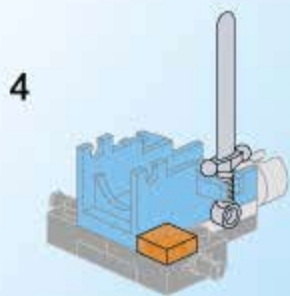

THE WAR OF GLORY

2311

AGES: 6+

Minifigs: x 4

PCS 492

AWAKENED TWIN DRAGON

拆件器使用方法, 仅为示例
Usage of Brick Separator. Just for the sample

<p>1</p>	<p>2</p>
<p>3</p>	<p>4</p>