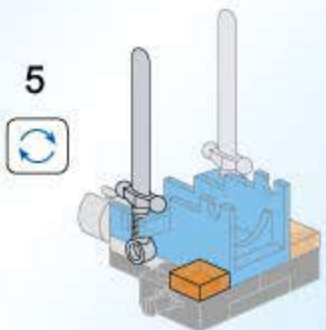

THE WAR OF GLORY

2311

AGES: 6+

Minifigs: x 4

PCS 492

AWAKENED TWIN DRAGON

拆件器使用方法, 仅为示例
Usage of Brick Separator. Just for the sample

<p>1</p>	<p>2</p>
<p>3</p>	<p>4</p>