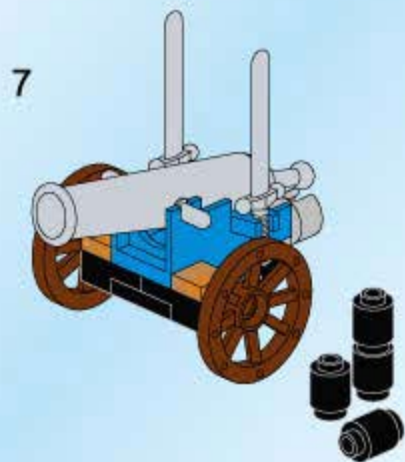

THE WAR OF GLORY

2311

AGES: 6+

Minifigs: x 4

PCS 492

AWAKENED TWIN DRAGON

拆件器使用方法, 仅为示例
Usage of Brick Separator. Just for the sample

<p>1</p>	<p>2</p>
<p>3</p>	<p>4</p>