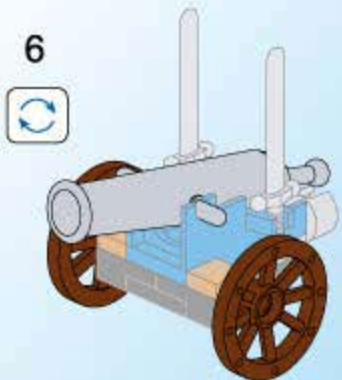

THE WAR OF GLORY

2311

AGES: 6+

Minifigs: x 4

PCS 492

AWAKENED TWIN DRAGON

拆件器使用方法, 仅为示例
Usage of Brick Separator. Just for the sample

<p>1</p>	<p>2</p>
<p>3</p>	<p>4</p>