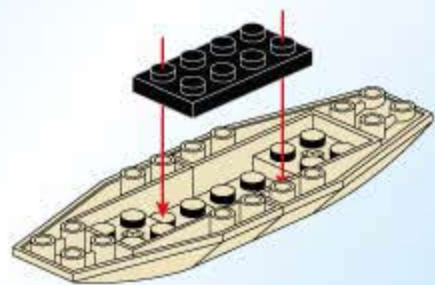

THE WAR OF GLORY

2311

AGES: 6+

Minifigs: x 4

PCS 492

AWAKENED TWIN DRAGON

拆件器使用方法, 仅为示例
Usage of Brick Separator. Just for the sample

<p>1</p>	<p>2</p>
<p>3</p>	<p>4</p>