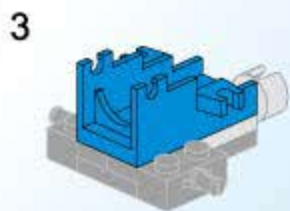

THE WAR OF GLORY

2311

AGES: 6+

Minifigs: x 4

PCS 492

AWAKENED TWIN DRAGON

拆件器使用方法, 仅为示例
Usage of Brick Separator. Just for the sample

<p>1</p>	<p>2</p>
<p>3</p>	<p>4</p>