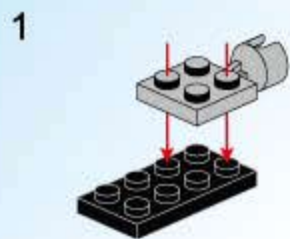

THE WAR OF GLORY

2311

AGES: 6+

Minifigs: x 4

PCS 492

AWAKENED TWIN DRAGON

拆件器使用方法, 仅为示例
Usage of Brick Separator. Just for the sample

<p>1</p>	<p>2</p>
<p>3</p>	<p>4</p>