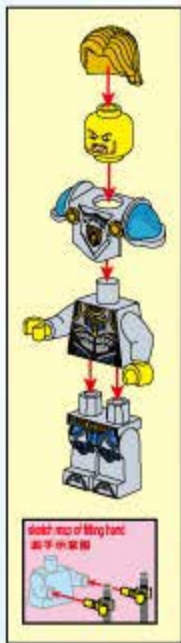

# THE WAR OF GLORY

2307

AGES: 6+

Minifigs: x 3

PCS: 261

EAGLE DESTROYER

1

2