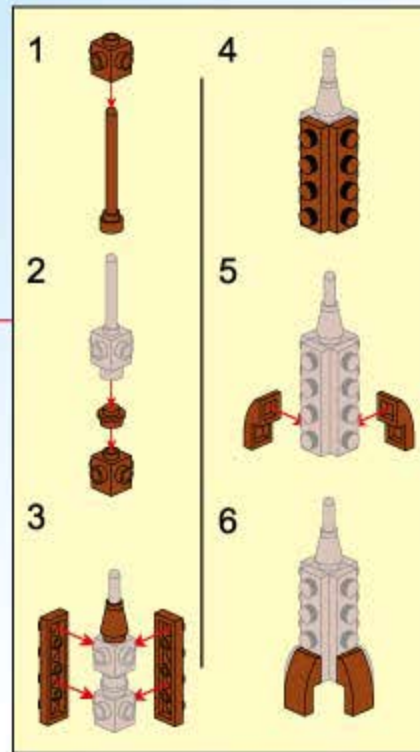

# THE WAR OF GLORY

2307

AGES: 6+

Minifigs: x 3

PCS: 261

EAGLE DESTROYER

1

2

3

4

5

6

7

2x

2x

8