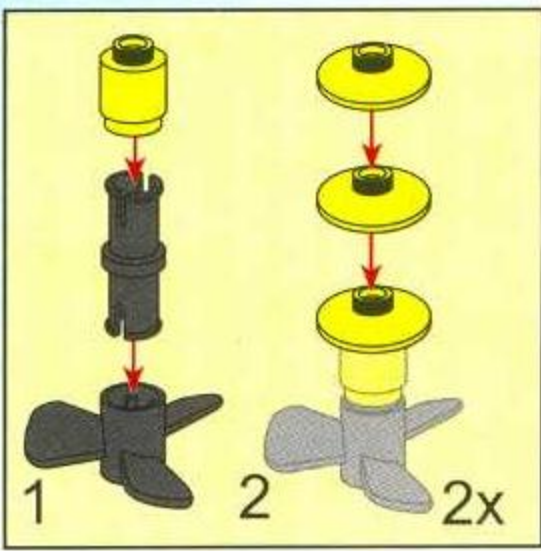

ENLIGHTEN
启蒙

SERIES
Pigboat

1214

6+
AGES

128
PCS

海底挖宝艇

Treasure Digging Submarine

10